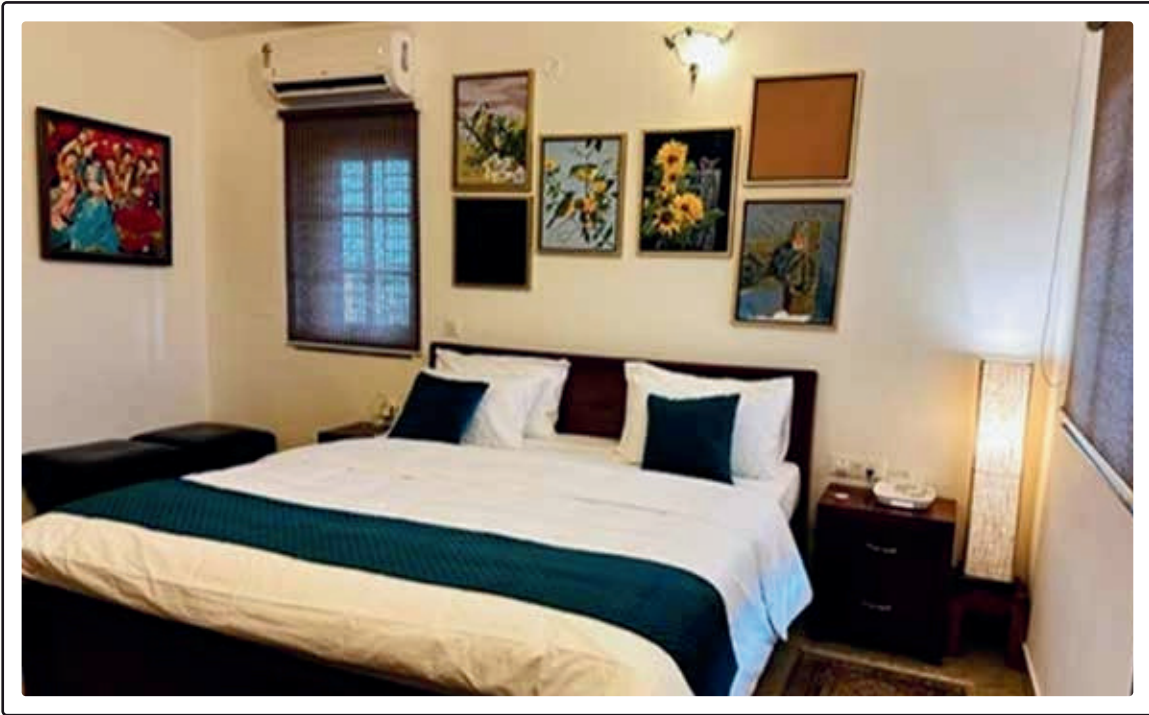

Room Name: Harmony

Location: First Floor

Maximum Guests: 2 Adults. A small kid can share the bed with parents

Lounge: Attached is TV Lounge which can seat around 6 people. Also has a work table

Facility: 45 inch TV, Free Wi-Fi, Tea/Coffee Kettle, Fridge, AC and Hot-Cold Running water

Verandah: 2 sitting places next to the room

Note: 2 Extra Bed possible in this room. One in the bedroom and other in the TV Lounge