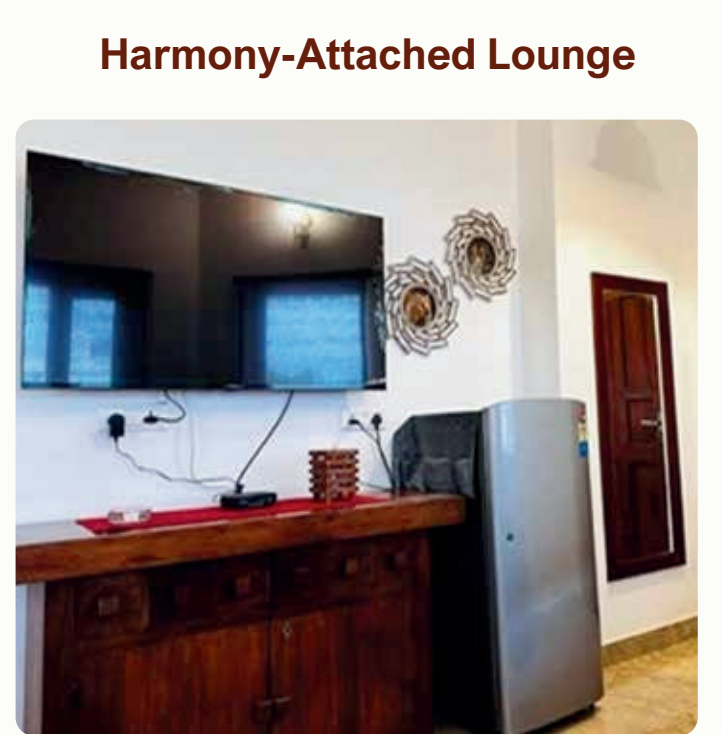

Delightful Dining

The villa offers a dining room with two tables seating 6 adults each, complemented by a 55-inch LED TV and music system, creating the perfect environment to savor your meals. All the walls adorn rich paintings done by Suman Chawla. Enjoy the ambiance as the aroma of home-cooked meals fills the air, bringing a sense of warmth and comfort. The large windows let in natural light, making every meal a delightful experience. Share stories, laughter and the joy of good food in a setting designed for memorable gatherings.

Harmony-Attached Lounge

Room Name: Symphony

Location: Ground Floor

Maximum Guests: 4 Adults. 2 double beds. A small kid can share the bed with parents

Facility: 45 inch TV, Free Wi-Fi, Tea/Coffee Kettle, Fridge, AC and Hot-Cold Running water, Drawing Room is next to this room