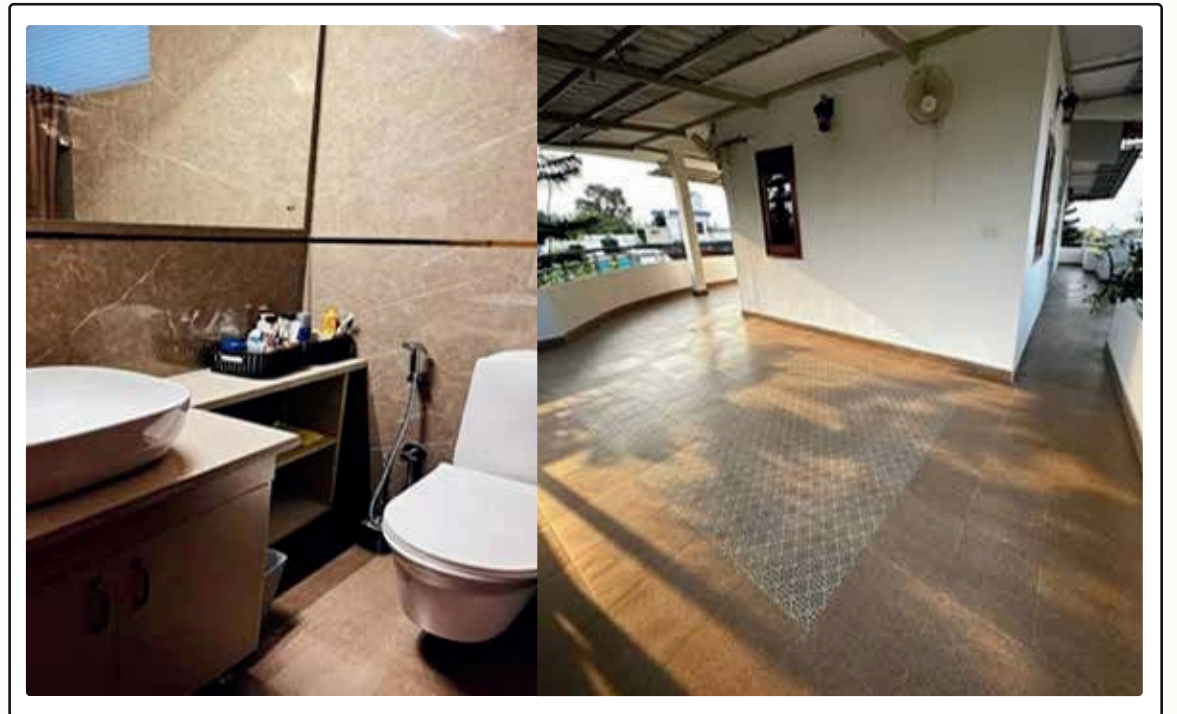

Facility: 45 inch TV, Free Wi-Fi, Tea/Coffee Kettle, Fridge, AC and Hot-Cold Running water

Verandah: 2 sitting places next to the room

Note: 2 Extra Bed possible in this room. One in the bedroom and other in the TV Lounge

Harmony-Attached Lounge

Room Name: Symphony

Location: Ground Floor

Maximum Guests: 4 Adults. 2 double beds. A small kid can share the bed with parents

Facility: 45 inch TV, Free Wi-Fi, Tea/Coffee Kettle, Fridge, AC and Hot-Cold Running water, Drawing Room is next to this room