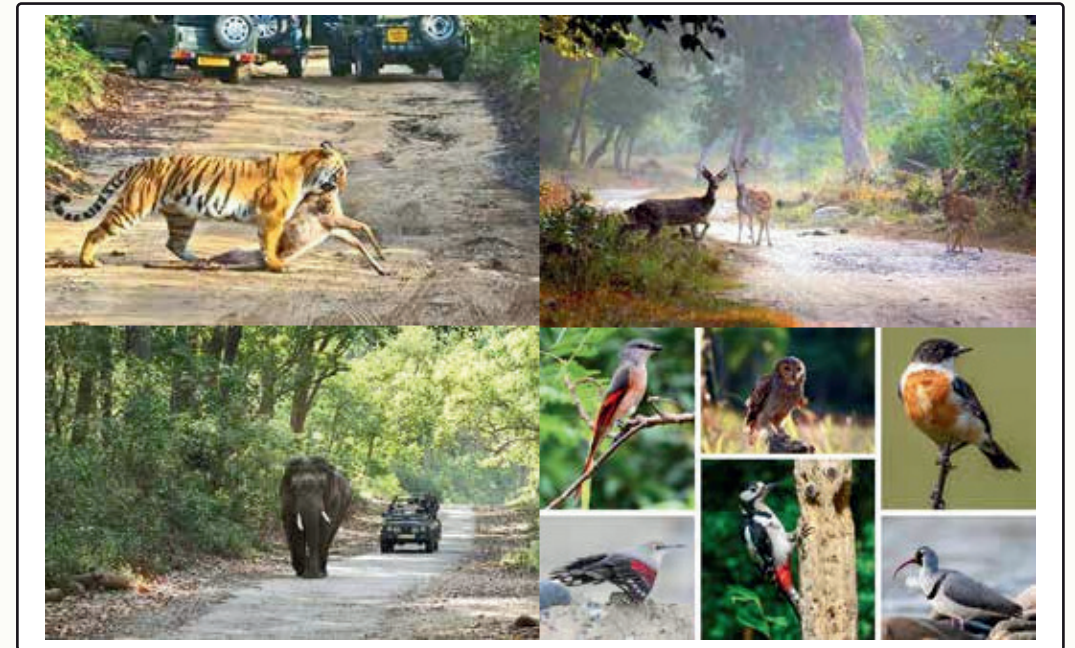

Escape to Paradise

Your Dream Stay Awaits at the Foothills of Himalayas, next to Jim Corbett Tiger National Reserve

Imagine waking up to the gentle rustling of leaves and the sweet melody of birdsong, knowing that your day is yours to design. As you step into Farm Naturelle Villa, surrounded by acres of orchards and farmland, you find yourself amidst a natural symphony waiting to be explored, wandering through over 65 types of fruit trees, plucking fresh herbs from the garden and breathing in the crisp air of the Himalayas. Your retreat extends beyond the villa, with Nainital just an hour away, offering a perfect blend of exploration and relaxation.

Villa's Offerings

Wander & Chill: Your Ultimate Retreat

Your escape doesn't end at the villa's doorstep. Nestled next to Jim Corbett National Park, Farm Naturelle Villa is a mere an hour 15 minutes drive from the picturesque town of Nainital. A day in Nainital followed by a serene return to the villa by 5 pm promises an ideal combination of exploration and relaxation. Indulge in the delightful offerings of pakoras, samosas, tea or coffee as you unwind in the embrace of nature. Explore nearby forest trails, enjoy the peaceful sounds of nature or relax by a cozy bonfire at night. Share stories with loved ones under the stars, making each moment special.

Orchard Paradise

Spanning several acres, our villa is a haven surrounded by orchards and farmland that boasts an impressive variety of flora. Wander through over 65 types of fruit trees, 13 varieties of mango trees and a herb garden with over 25 different herbs. Our vegetable garden offers a farm-to-table experience with over 10 varieties available year-round. Enjoy picking fresh fruits, learn about our farming practices and savor the taste of produce straight from the garden. The colorful flowers and fresh air provide a perfect setting for relaxing walks and beautiful photos.