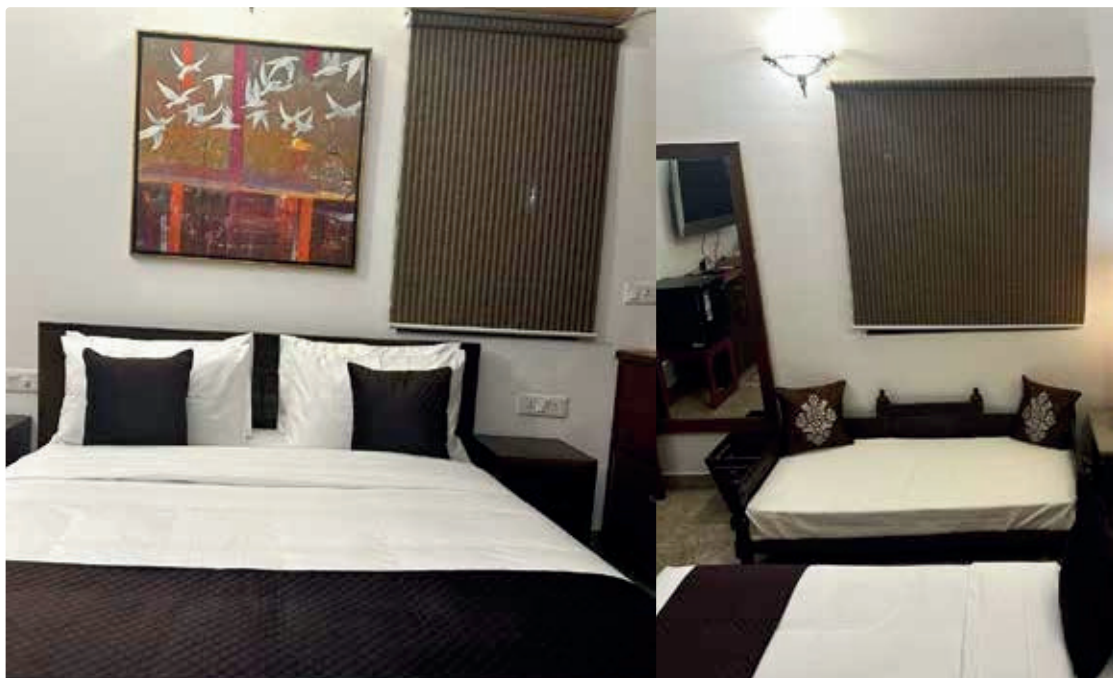

Luxurious Accommodation

Room Name: Melody

Location: First Floor

Maximum Guests: 2 Adults and a kid up to a height of 5 feet (10 year age)

Facility: 45 inch TV, Free Wi-Fi, Tea/Coffee Kettle, Fridge, AC and Hot-Cold Running water

Verandah: 2 sitting places next to the room

Note: Extra bed may make this room congested

Room Name: Harmony

Location: First Floor

Maximum Guests: 2 Adults. A small kid can share the bed with parents

Lounge: Attached is TV Lounge which can seat around 6 people. Also has a work table

Harmony-Attached Lounge

Room Name: Symphony

Location: Ground Floor

Maximum Guests: 4 Adults. 2 double beds. A small kid can share the bed with parents

Facility: 45 inch TV, Free Wi-Fi, Tea/Coffee Kettle, Fridge, AC and Hot-Cold Running water, Drawing Room is next to this room