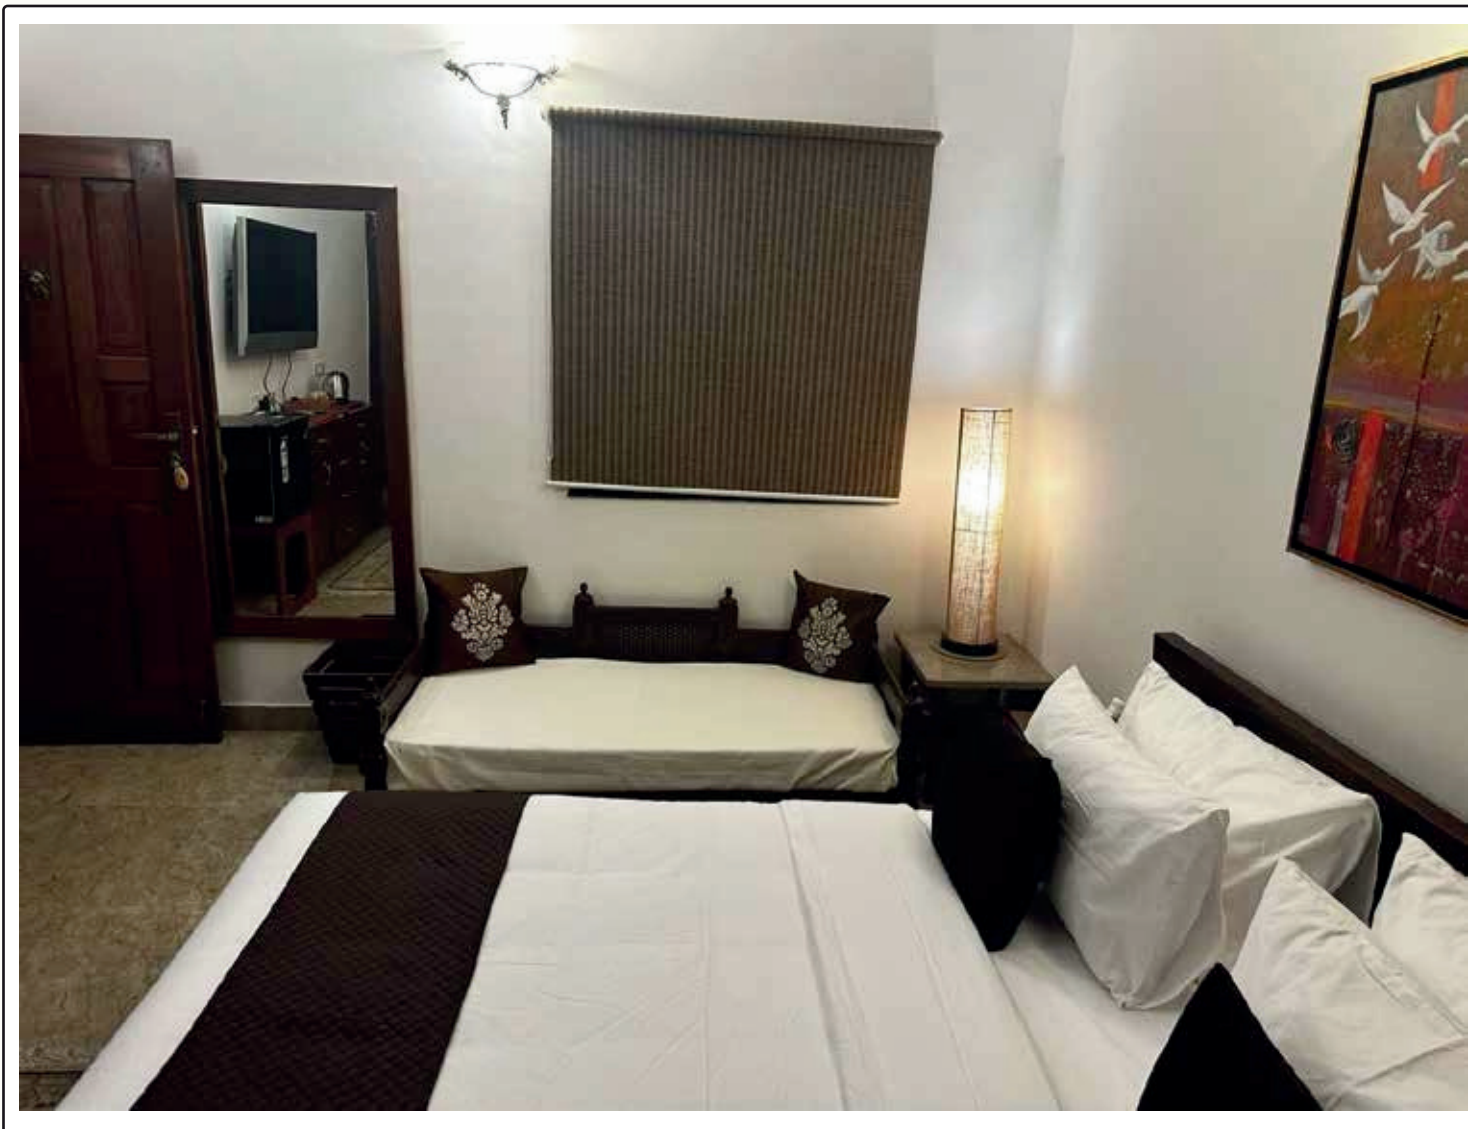

Frisbee

Cycling

Fruit Plucking

Accommodation / Room Rate

Room Name: Melody

Location: First Floor

Maximum Guests: 2 Adults and a kid up to a height of 5 feet (10 year age)

Facility: 45 inch TV, Free Wi-Fi, Tea/Coffee Kettle, Fridge, AC and Hot-Cold Running water

Verandah: 2 sitting places next to the room

Note: Extra bed may make this room congested

Option 1

Rate is inclusive of bed, breakfast and Hi Tea

As an introductory offer, we shall offer a flat discount of 10% on 1 night stay, 20% on 2 night stay and 30% flat discount on 3 night or more. Rates per night are the rack rates. All discounts applicable on rack rates. 18% GST is applicable on the net discounted Rate.

₹ 9,999*
Starting Rate/Night
(Excluding Taxes)

Option 2

Rate is inclusive of bed, breakfast, one major meal and Hi Tea

As an introductory offer, we shall offer a flat discount of 10% on 1 night stay, 20% on 2 night stay and 30% flat discount on 3 night or more. Rates per night are the rack rates. All discounts applicable on rack rates. 18% GST is applicable on the net discounted Rate.

₹ 10,999*
Starting Rate/Night
(Excluding Taxes)

Option 3

Rate is inclusive of Bed, breakfast and all meals

As an introductory offer, we shall offer a flat discount of 10% on 1 night stay, 20% on 2 night stay and 30% flat discount on 3 night or more. Rates per night are the rack rates. All discounts applicable on rack rates. 18% GST is applicable on the net discounted Rate.

₹ 11,999
Starting Rate/Night
(Excluding Taxes)