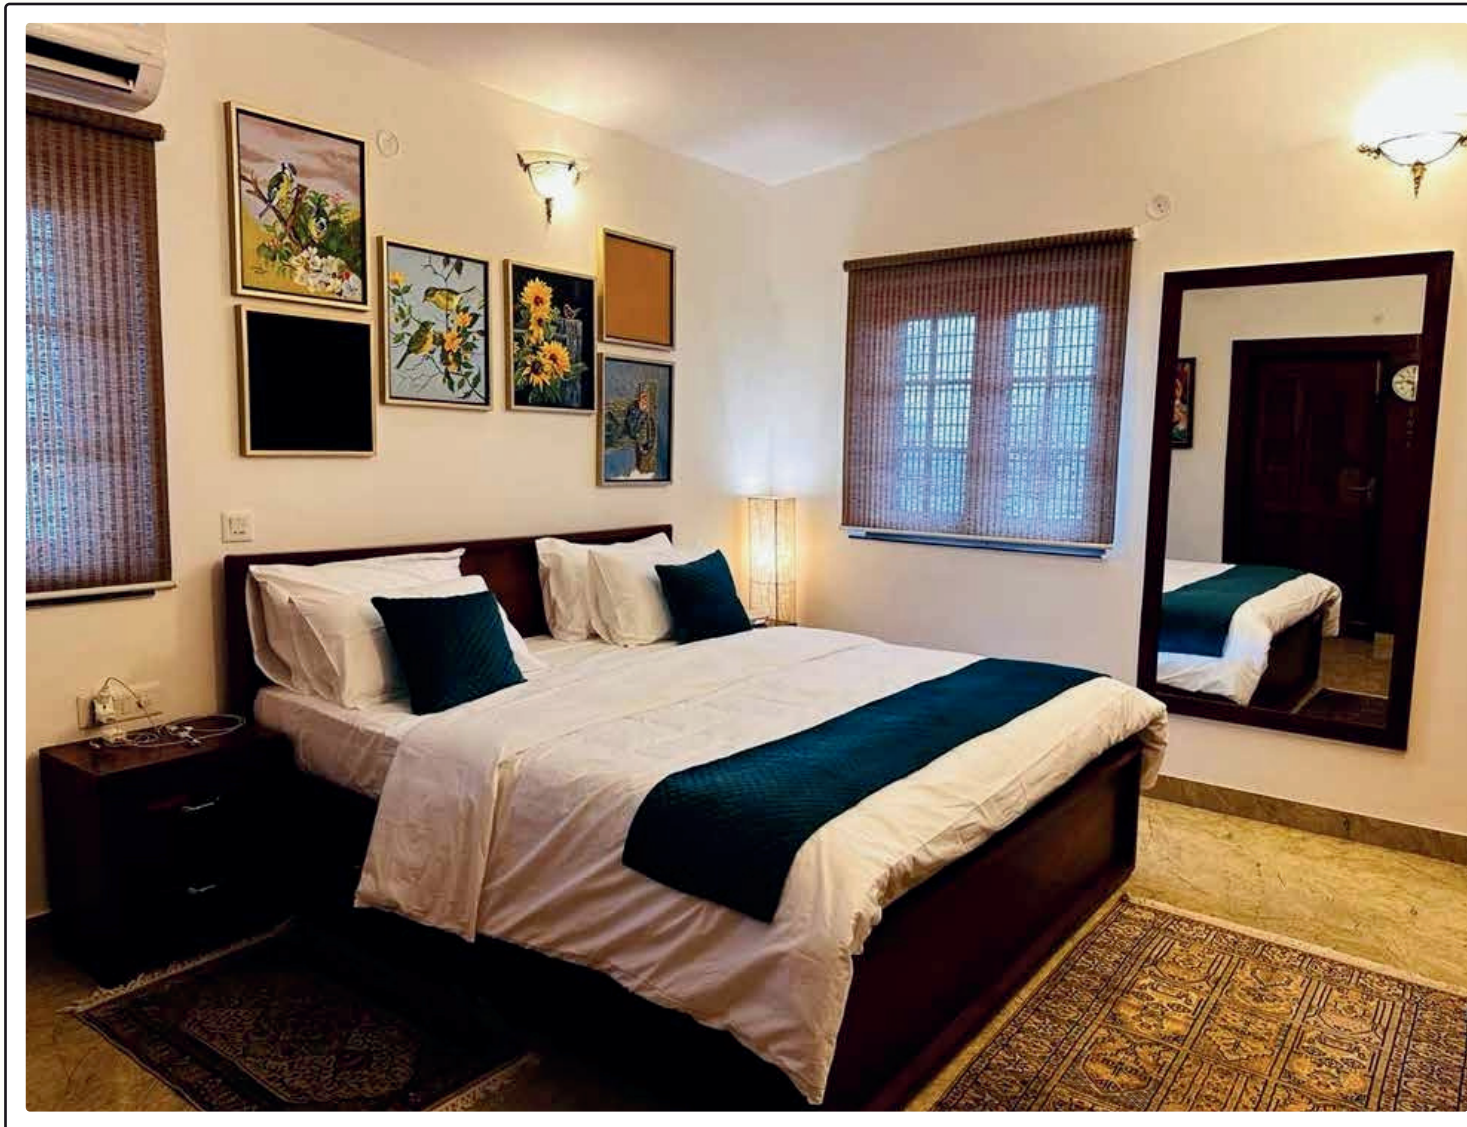

₹ 11,999
Starting Rate/Night
(Excluding Taxes)

Room Name: Harmony

Location: First Floor

Maximum Guests: 2 Adults. A small kid can share the bed with parents

Lounge: Attached is TV Lounge which can seat around 6 people. Also has a work table