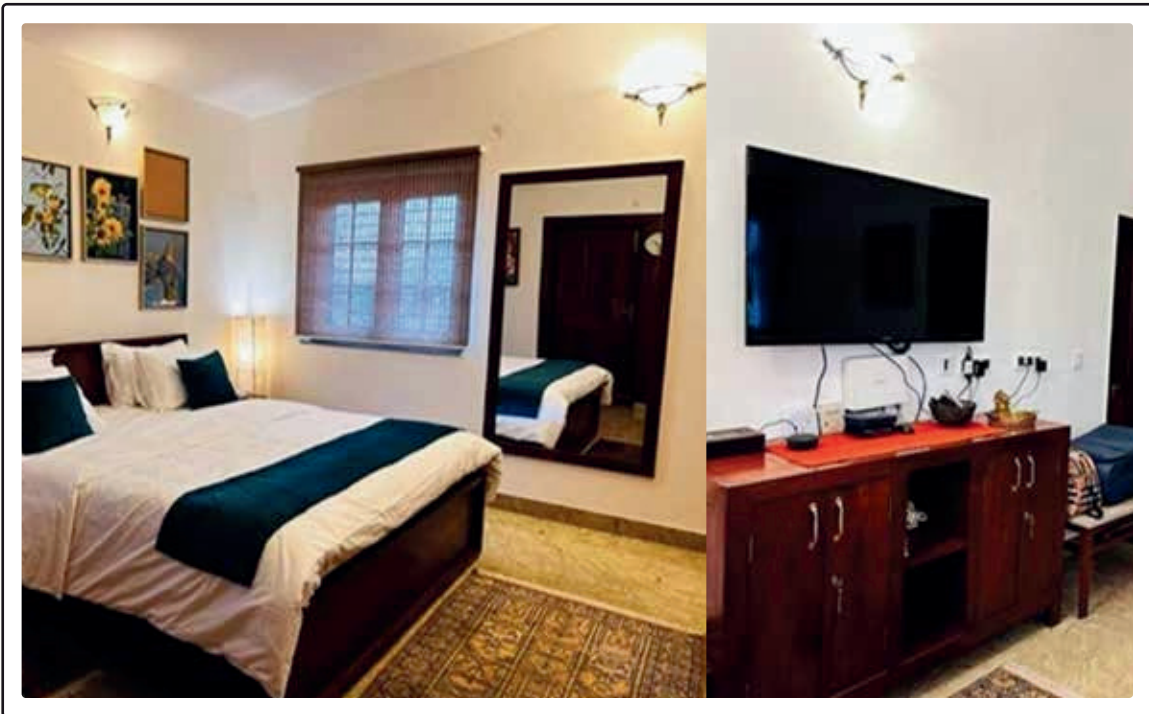

Luxurious Accommodation

Room Name: Melody

Location: First Floor

Maximum Guests: 2 Adults and a kid up to a height of 5 feet (10 year age)

Facility: 45 inch TV, Free Wi-Fi, Tea/Coffee Kettle, Fridge, AC and Hot-Cold Running water

Verandah: 2 sitting places next to the room

Note: Extra bed may make this room congested

Room Name: Harmony

Location: First Floor

Maximum Guests: 2 Adults. A small kid can share the bed with parents

Lounge: Attached is TV Lounge which can seat around 6 people. Also has a work table

Harmony-Attached Lounge

Room Name: Symphony

Location: Ground Floor

Maximum Guests: 4 Adults. 2 double beds. A small kid can share the bed with parents

Facility: 45 inch TV, Free Wi-Fi, Tea/Coffee Kettle, Fridge, AC and Hot-Cold Running water, Drawing Room is next to this room