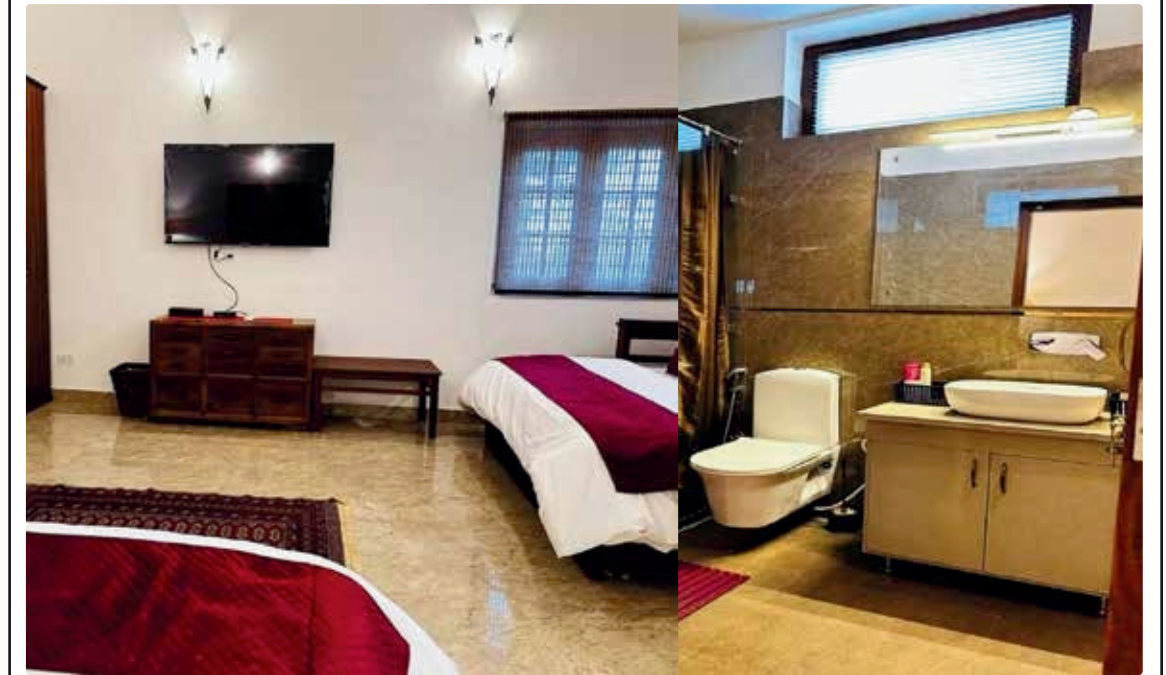

Room Name: Symphony

Location: Ground Floor

Maximum Guests: 4 Adults. 2 double beds. A small kid can share the bed with parents

Facility: 45 inch TV, Free Wi-Fi, Tea/Coffee Kettle, Fridge, AC and Hot-Cold Running water, Drawing Room is next to this room

Verandah: 2 sitting places next to the room

Note: 2 Extra Bed possible in this room